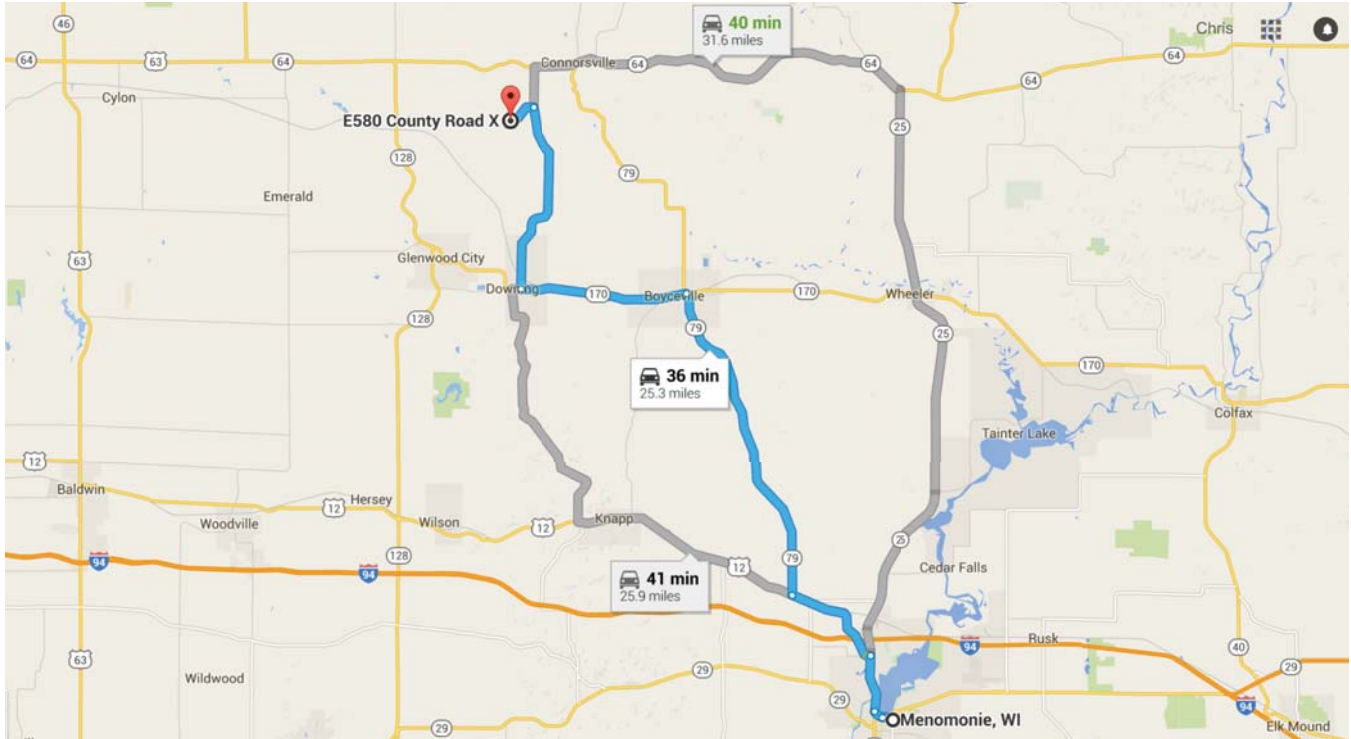

Directions to Everwood Farmstead from Wisconsin E580 COUNTY ROAD X, GLENWOOD CITY, WI 54013

The farm is approximately 25.5 miles from downtown Menomonie, WI

- 1 Take US-12 West off of Broadway
- 2 In 3 miles, turn right onto WI-79
- 3 In 9 miles, you will enter Boyceville, turn left onto WI-170
- 4 In 4.5 miles, turn right onto County Rd Q
- 5 In 5.5 miles, turn left onto County Rd X
- 6 In a mile, you will see Everwood Farmstead on your left
Look for the black iron sign marking the driveway

EVERWOOD FARMSTEAD | E580 County Road X, Glenwood City, WI 54013

info@everwoodfarmstead.com | **CHRIS EVERETT:** (612) 508-3191 | **BILL UNDERWOOD:** (612) 825-4393